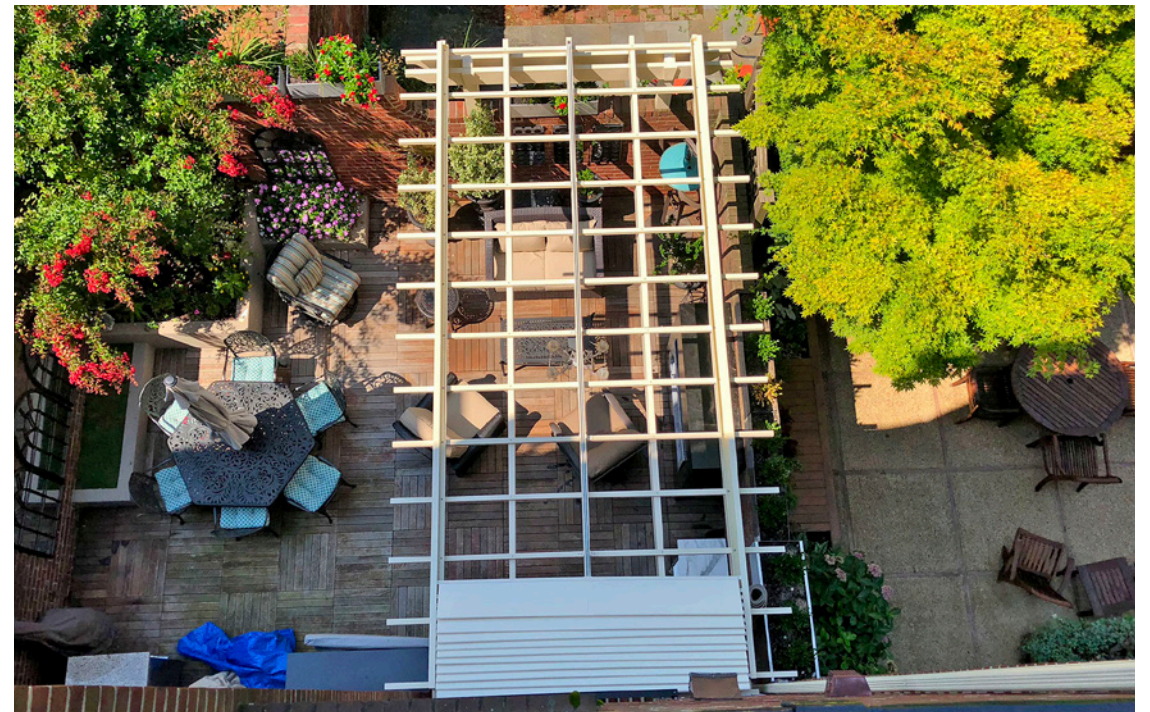

Retractable Solutions for Outdoor Spaces

ShadeFX

Retractable solutions that offer unlimited coverage, customization, deployment and protection.

ShadeFX is an innovative and simple sun, rain and privacy solution. Fully customizable and at the heart of every project, the patented 'Single Track' Canopy System provides retractable coverage over some of the world's premier commercial, residential, institutional and municipal properties.

▲ Extended

▲ Retracted

The Retractable Roof Solution

Mounts above. Clears everything below.

- ▶ Turnkey solutions complete with structures, retractable roofs, and outdoor accessories
- ▶ Offerings that adapt to new or existing overhead structures regardless of size or complexity

Clients include:

Our Patented System

Our revolutionary 'Single Track Design' allows for unparalleled coverage, ease of deployment and unrelenting protection from both the sun and rain. As demonstrated above, our shade assembly mounts on a single track, producing a peak which forces rain to run off on either side of the canopy track. ShadeFX systems are engineered to operate without the need for a slope, providing a virtually flat installation. Our innovative solution facilitates even the most eclectic designs and tastes, while setting the new industry standard in outdoor space utility.

The canopy looks and works great.”

– Jason Coutermarsh

“After reviewing several options for a retractable canopy system, we decided to install a ShadeFX retractable roof to get full rain and sun protection for our new pergola area. ShadeFX coordinated directly with Edgewater Landscape Design to ensure the retractable roof and custom pergola would fit together perfectly and the installation was completed on time, professionally. The shade is easy to use and works beautifully!”