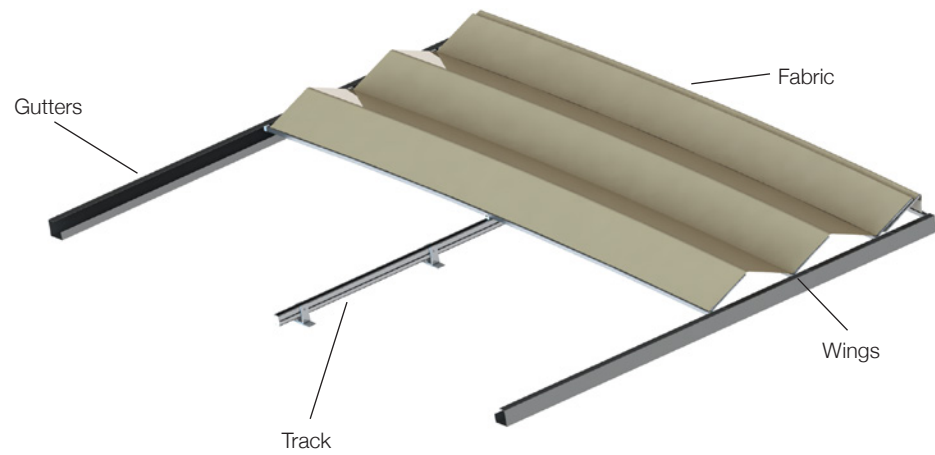

▲ Extended

▲ Retracted

The Retractable Roof Solution

Mounts above. Clears everything below.

- ▶ Turnkey solutions complete with structures, retractable roofs, and outdoor accessories
- ▶ Offerings that adapt to new or existing overhead structures regardless of size or complexity

Clients include:

Our Patented System

Our revolutionary 'Single Track Design' allows for unparalleled coverage, ease of deployment and unrelenting protection from both the sun and rain. As demonstrated above, our shade assembly mounts on a single track, producing a peak which forces rain to run off on either side of the canopy track. ShadeFX systems are engineered to operate without the need for a slope, providing a virtually flat installation. Our innovative solution facilitates even the most eclectic designs and tastes, while setting the new industry standard in outdoor space utility.