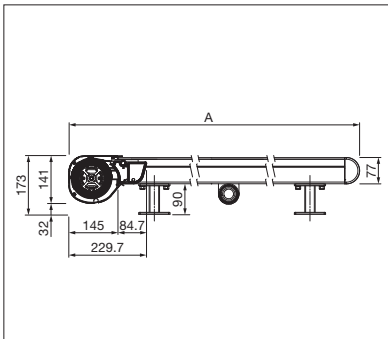

CONSERVATORY
**DELICATE CONSERVATORY AWNING
ALSO FOR SMALLER AREAS**

AIROMATIC PS4500

Fixing brackets

- Self-supporting box construction
- Their compact dimensions make these awnings suitable for the smallest window areas
- Fabric remains consistently taut in any position
- Guide rail with fixing slot mounted for variable installation of the fixing brackets
- Different types of fixing brackets allow easy and flexible installation
- Soffit fixing via the guide rails possible

PS4500

 min. 2' 11"
 max. 18' 1"

 min. 2' 7"
 max. 19' 8"

Technical dimensions in millimetres (1 mm = 0.03937")

PS4500

REGISTRATION
REQUIRED

COLORS

Discover the diverse options when selecting frame colors.