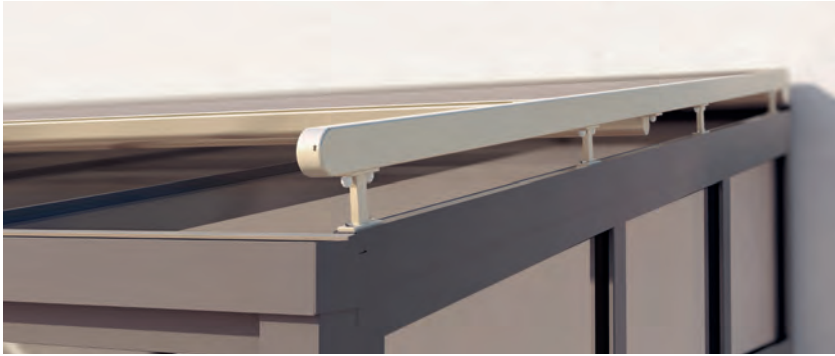

CONSERVATORY
**DELICATE CONSERVATORY AWNING
ALSO FOR SMALLER AREAS**

AIROMATIC PS4500

Fixing brackets

- Self-supporting box construction
- Their compact dimensions make these awnings suitable for the smallest window areas
- Fabric remains consistently taut in any position
- Guide rail with fixing slot mounted for variable installation of the fixing brackets
- Different types of fixing brackets allow easy and flexible installation
- Soffit fixing via the guide rails possible