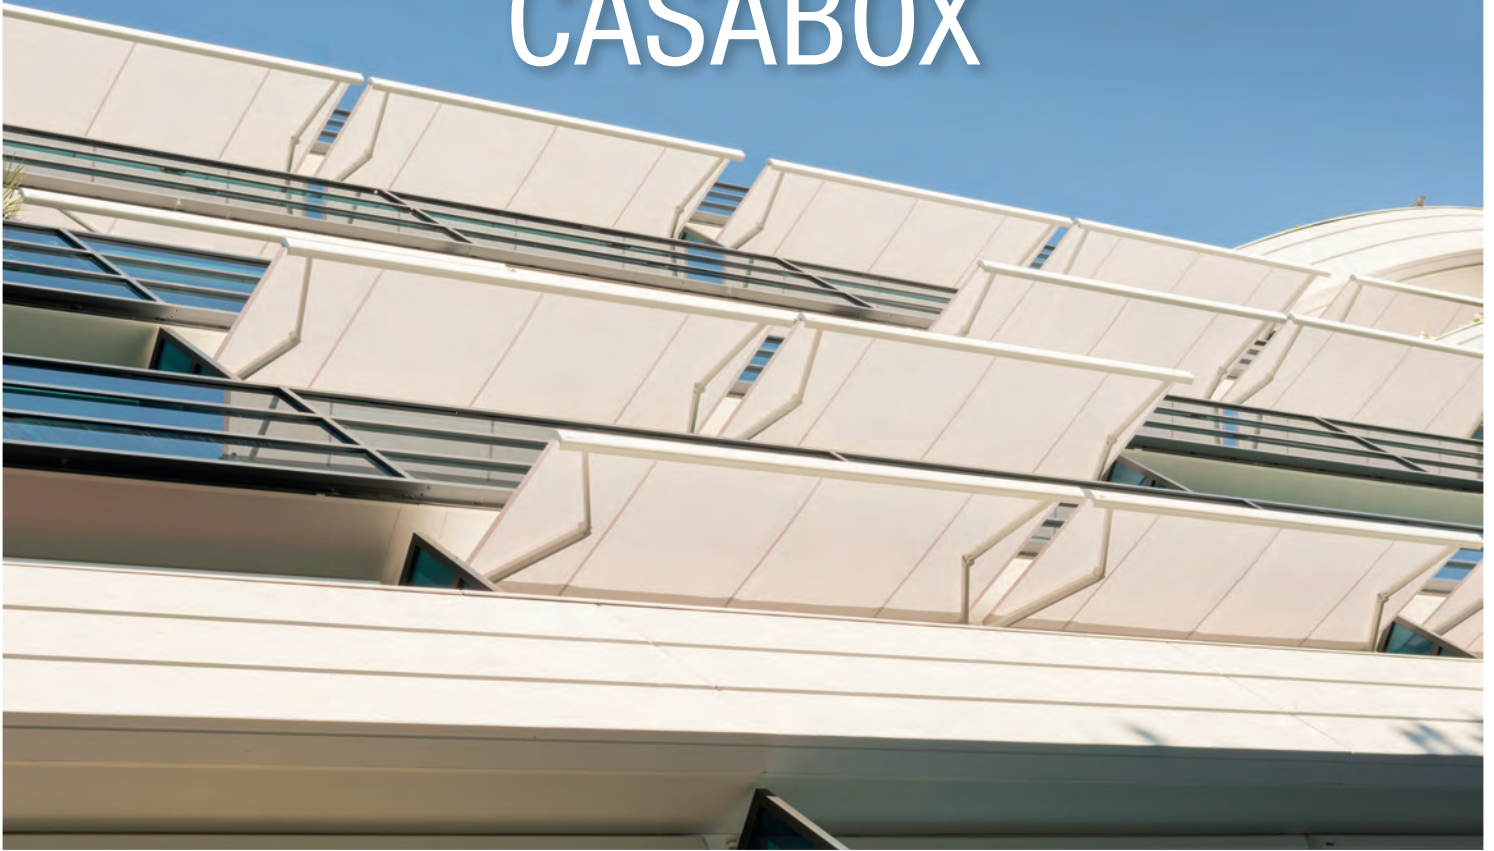

# CASABOX

BALCONY & TERRACE

**SLIM BOX AWNING IN AN ELEGANT DESIGN**

# CASABOX BX2000

Square design

Round design

- Sealed box protects from the elements
- Various mounting options to the wall, below the ceiling or to the frames
- Simple and proven installation system for hanging
- Awning incline adjustable to 90° depending on installation
- Choice of square or round drop profile
- Optional cover profile for fittings
- Optional wall joint profile prevents rain water entering between façade and awning