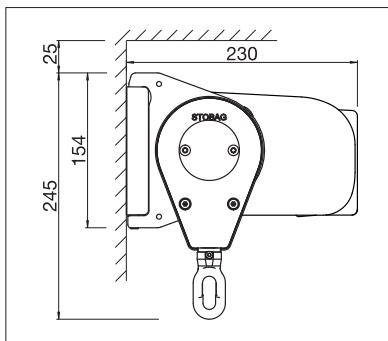

# CASABOX BX2000

Square design

Round design

- Sealed box protects from the elements
- Various mounting options to the wall, below the ceiling or to the frames
- Simple and proven installation system for hanging
- Awning incline adjustable to 90° depending on installation
- Choice of square or round drop profile
- Optional cover profile for fittings
- Optional wall joint profile prevents rain water entering between façade and awning

min. 6' 2"  
max. 18' 1"\*

min. 5' 3"  
max. 9' 10"\*

\* max. 16' 5" wide × 9' 10" projection  
\* max. 18' 1" wide × 8' 2" projection

The wind resistance class can vary depending on version and dimension.

Technical dimensions in millimetres (1 mm = 0.03937")

Wall installation, square design

Top installation, round design