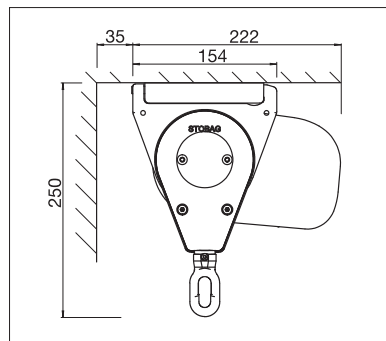

# CASABOX BX2000

Square design

Round design

- Sealed box protects from the elements
- Various mounting options to the wall, below the ceiling or to the frames
- Simple and proven installation system for hanging
- Awning incline adjustable to 90° depending on installation
- Choice of square or round drop profile
- Optional cover profile for fittings
- Optional wall joint profile prevents rain water entering between façade and awning

min. 6' 2"  
max. 18' 1"\*

min. 5' 3"  
max. 9' 10"\*

\* max. 16' 5" wide × 9' 10" projection  
\* max. 18' 1" wide × 8' 2" projection

The wind resistance class can vary depending on version and dimension.

Technical dimensions in millimetres (1 mm = 0.03937")

Wall installation, square design

Top installation, round design