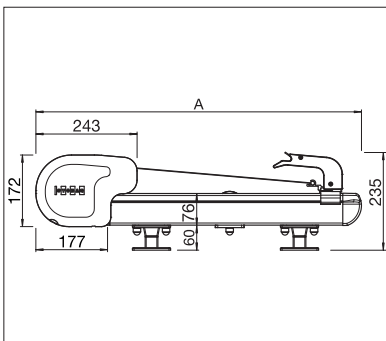

CONSERVATORY
**FLEXIBLE USE – FOR LARGE AND SPECIAL
CONSERVATORY SHAPES**

TARGA PS6000

Self-supporting boxes

Adjustable guide rails

- Self-supporting box construction
- Continuous protection up to 23' in width
- High fabric tension thanks to integrated gas springs
- Can be closed at the sides making it aesthetically pleasing
- Cable/plug built into the side cover
- Different types of fixing brackets allow easy and flexible installation on the conservatory
- Guide rails are arranged flexibly and can be moved inwards up to 3' 3"

PS6000

min. 3' 3"
max. 19' 8"/23'

min. 3' 7"
max. 19' 8"/23'

Technical dimensions in millimetres (1 mm = 0.03937")

PS6000 Side view

REGISTRATION
REQUIRED

COLORS

Discover the diverse options when selecting frame colors.