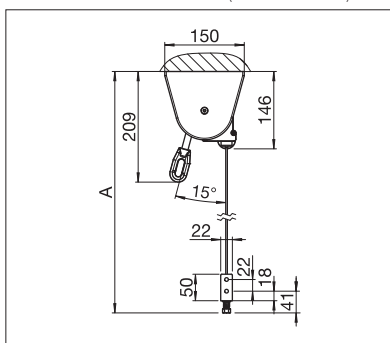

# UNIVERSAL US3910

Wire rope guides

- Available without protective box
- Compact box system with round protective box
- Mounting options on to the wall, below the ceiling or in the soffit
- Elegant system for use before glass fronts or roofed terraces

## US3910

 min. 1' 4"  
max. 14' 9"

 min. 1' 4"  
max. 9' 10"

Technical dimensions in millimetres (1 mm = 0.03937")

US3910 Wall installation available

REGISTRATION  
REQUIRED